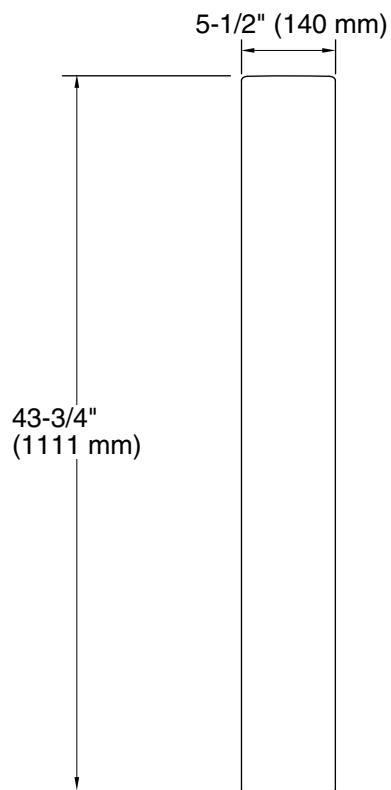

Features

- For use with the K-9925 or K-9998 Groove acrylic shower base.

Material

- Aluminum.

Recommended Products/Accessories

- K-9925 48" x 36" single-threshold shower base
- K-9998 48" x 48" Single-threshold rear center
- K-23723 Faucet cleaner

	SH	Bright Silver
---	----	---------------

Technical Information

All product dimensions are nominal.

Material: Aluminum

Notes

Install this product according to the installation guide.